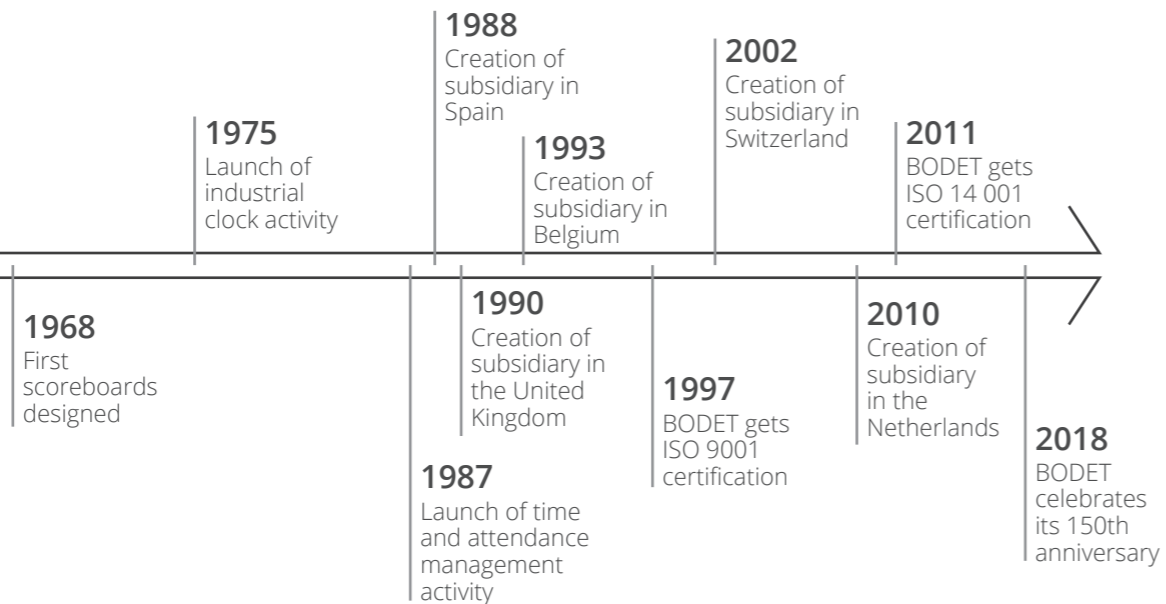

Currently, BODET products are exported to over 110 countries through our **6 subsidiaries in Europe** and a network of **300 distributors across the world**.

KEY FIGURES

760
employees
across the world

€92M
turnover in 2018

+5.9%
growth in turnover
compared to 2017

“INNOVATION HAS ALWAYS BEEN THE DRIVING FORCE OF OUR FAMILY-RUN COMPANY SINCE 1868.”

150 YEARS OF HISTORY IN 12 KEY DATES

1868
Installation
of the first
tower clock

For 150 years, BODET **has designed and manufactured** its products in its facilities in Tremontines and Cholet (in Maine-Et-Loire, France), which cover 14,000 square metres.

BODET ensures the consistent quality of its products, through its high-quality manufacturing processes. Since 1997, BODET has been **ISO 9001 certified** for all its activities.