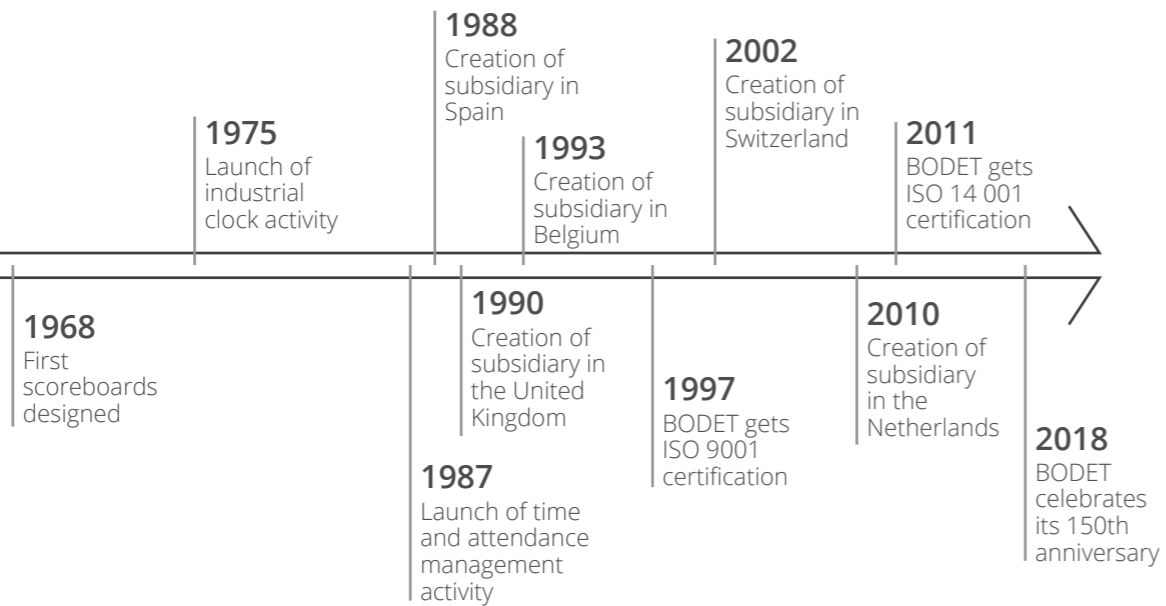

Time Displays
Time Synchronisation Systems
Audio Systems

A STRONG INTERNATIONAL PRESENCE

As export generates 30% of the BODET Group's turnover, it aims to continue its international expansion.

Currently, BODET products are exported to over 110 countries through our **6 subsidiaries in Europe** and a network of **300 distributors across the world**.

KEY FIGURES

780
employees
across the world

€98.1M
turnover in 2019

+6.3%
growth in turnover
compared to 2018

“INNOVATION HAS ALWAYS BEEN THE DRIVING FORCE OF OUR FAMILY-RUN COMPANY SINCE 1868.”

150 YEARS OF HISTORY IN 12 KEY DATES

1868
Installation
of the first
tower clock

For 150 years, BODET **has designed and manufactured** its products in its facilities in Tremontaine and Cholet (in Maine-Et-Loire, France), which cover 14,000 square metres.