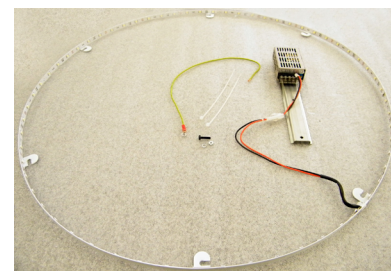

## TECHNICAL FEATURES

The kit for TGV 950 is composed of:

- 1 light diffuser,
- 1 ring of 45 Leds (6 cd/led),
- 1 power supply 240VAC / 12V, 25W,
- 1 cable tie.

Kit for TGV 950

The kit for TGV 970 is composed of:

- 1 ring of 63 Leds (6 cd/led),
- 1 power supply 240VAC / 12V, 25W,
- 2 cable ties,
- 1 earth wire,
- 1 screw with nut and washer.

Kit for TGV 970