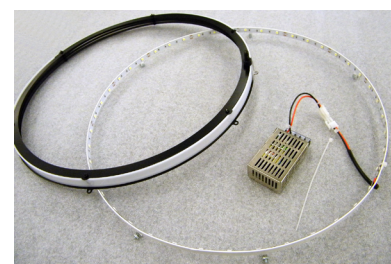

## DESCRIPTION

- LED illumination kit for replacement of the fluorescent tube of TGV clocks.
  - TGV 950 and 970.

## TECHNICAL FEATURES

The kit for TGV 950 is composed of:

- 1 light diffuser,
- 1 ring of 45 Leds (6 cd/led),
- 1 power supply 240VAC / 12V, 25W,
- 1 cable tie.

Kit for TGV 950

The kit for TGV 970 is composed of:

- 1 ring of 63 Leds (6 cd/led),
- 1 power supply 240VAC / 12V, 25W,
- 2 cable ties,
- 1 earth wire,
- 1 screw with nut and washer.

Kit for TGV 970