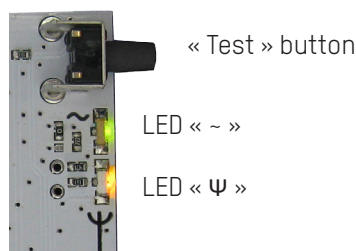

REFERENCE

- **907 594*** ..... Outdoor Melodys LED Flash – 100-240VAC

*The wall mounting bracket is included