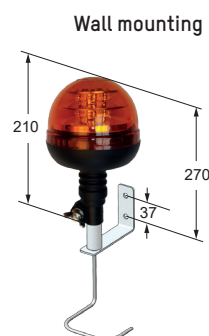

- Controlled by the Sigma master clock (Sigma P or Sigma Mod) in DHF mode.
- 1 « Test » push-button (accessible by opening the controller box).
- 2 LED give indications about the operation (LEDs visible by opening the controller box):
 - LED « ~ » (green) indicates that the unit is powered up.
 - LED « Ψ » (green/orange/red) informs about the configuration of the system.
- Duration of the control signal: 30 seconds.

MECHANICAL FEATURES

- **Construction**..... Controller box: polycarbonate reinforced with glass fibre.
LED strobe light beacon: Orange shockproof polycarbonate and black polyamide base
- **Mounting**..... Wall mounting bracket.
- **Protection Index**..... Power supply/controller casing: IP54, IK07.
LED strobe light beacon: IP55, IK07
- **Dimensions**..... Controller box: L250 x W195 x D97,5 mm.
The information sign: 200 x 200, 4 mm thick.
The beacon: Diameter: 126 mm.
- **Weight**..... Controller box: 1200 g.
LED Strobe light beacon: 600g.
- **Dimensions entered by cables**..... PG11 cable gland for power cable.
PG7 cable gland for beacon cable.
- **Operating temperature range**..... -30 to +50°C.

ELECTRICAL FEATURES

- **Power supply**..... 100-240VAC - 50/60Hz.
- **Consumption**..... 100-240VAC ; 1.2-0.5A.
- **Luminous power**..... Equivalent to a H1 70W light bulb
- **Electrical insulation**..... Class I.
- **Power supply connections**..... 3 terminals - N (neutral) and L (phase) and T (ground) for 2.5mm² max. wires.
- **Distance between the controller and the beacon**..... 5 meters (the cable is supplied).

REFERENCE

- **907 594*** Outdoor Melodys LED Flash – 100-240VAC

*The wall mounting bracket is included

Information sign

Dimensions in mm