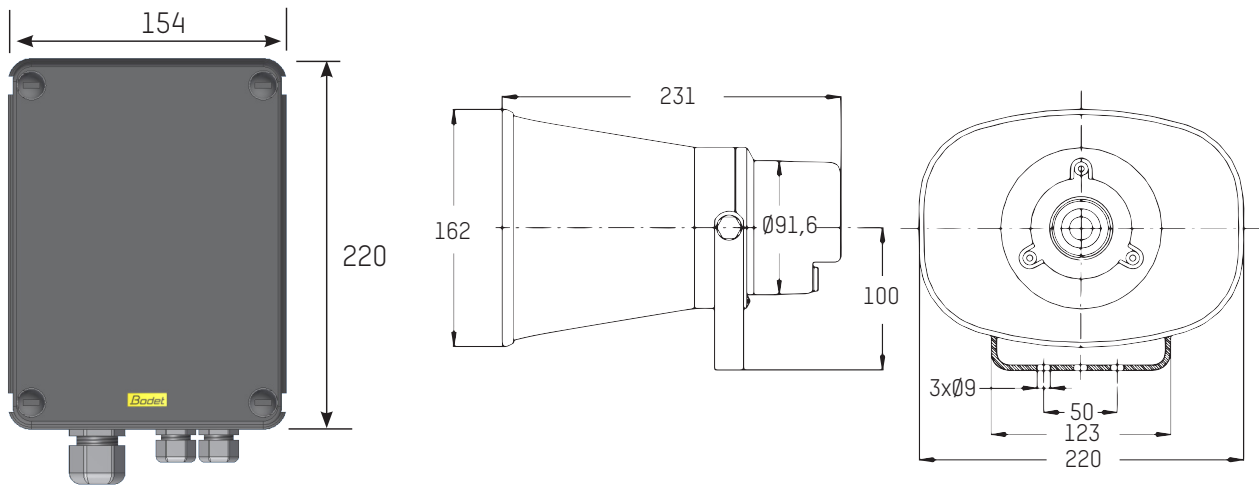

MECHANICAL FEATURES

- **Construction**..... White ABS fire retardant casing M3.
- **Protection index**..... IP 54, IK 08.
- **Operating temperature range**..... -20° to +55°C.
- **Weight**..... Melodys Loudspeaker: 1.4 kg.
Melodys controller casing: 0.66 kg.
- **Dimensions**..... Loudspeaker H181xL220x P231 mm
Control unit H78 x L220 x D154 mm.

DHF HIGH POWER OUTDOOR SOUNDER

FIXATION

Dimensions in mm

PRINCIPAL PLAN