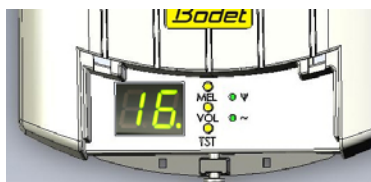

REFERENCE

- 508 474..... SD card with pre-recorded melodies

Indoor sounder keyboard