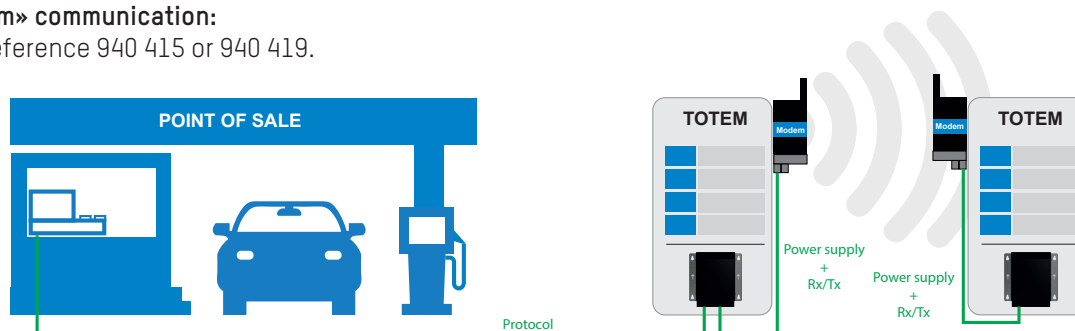

SALES REFERENCE CODES

- 25 mW point of sale-totem Karbulink HF pack 232/485..... 940 421
- 25 mW point of sale-totem Karbulink HF pack current loop..... 940 423
- 25 mW totem-totem Karbulink HF pack..... 940 415
- 500 mW point of sale-totem Karbulink HF pack 232/485..... 940 424
- 500 mW point of sale-totem Karbulink HF pack current loop..... 940 426
- 500 mW totem-totem Karbulink HF pack..... 940 419