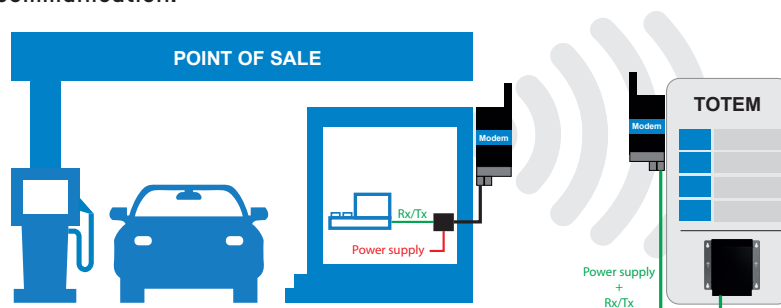

HF MODEM KARBULINK

PRESENTATION

- This modem sets up a HF radio communication between the point of sale (protocol) and the totem or between 2 totems. The frequency range used is 863 to 870MHz.
- To set up a HF radio communication, a HF modem must be installed on the totem side and another modem on the point of sale side. The packs include the required number of modems.
Note: the use of an HF modem can reduce the range of the Karbu Link HF console.
- Supported cash register-price sign protocols: Logitron, EIN/Jupiter, Tokheim KA, Wayne Dresser and Lafon/Omega 2020/2050.
Note: call us for compatibility with other protocols.
- **A correct installation between the modems is required.** Make sure to position the modem as high as possible on the totem to ensure a better communication.

For 25mW HF packs, the point of sale modem must be positioned outside or behind glass and the two modems of the communication must be positioned opposite each other and without any obstacle (building, vegetation, etc.) between them, so that when positioning a modem at its location, the other modem is clearly visible. For the 25mW packs, the range in open field is 800 meters. In case of obstacles, we recommend to use 500mW HF packs with a coverage in open field of 5 kilometres.

TYPES OF COMMUNICATION

«Point of Sale - Totem» communication:

Protocol(s)	References		Max. cable length (m)			Interface
	Without obstacle	With obstacles	a	b	c	
Lafon/Omega 2020/2050	940 423	940 426	-	800	10	Current loop
EIN/Jupiter*, Tokheim KA*	940 421	940 424	10	-	-	RS232
Wayne Dresser, Logitron	940 421	940 424	800	-	-	RS485