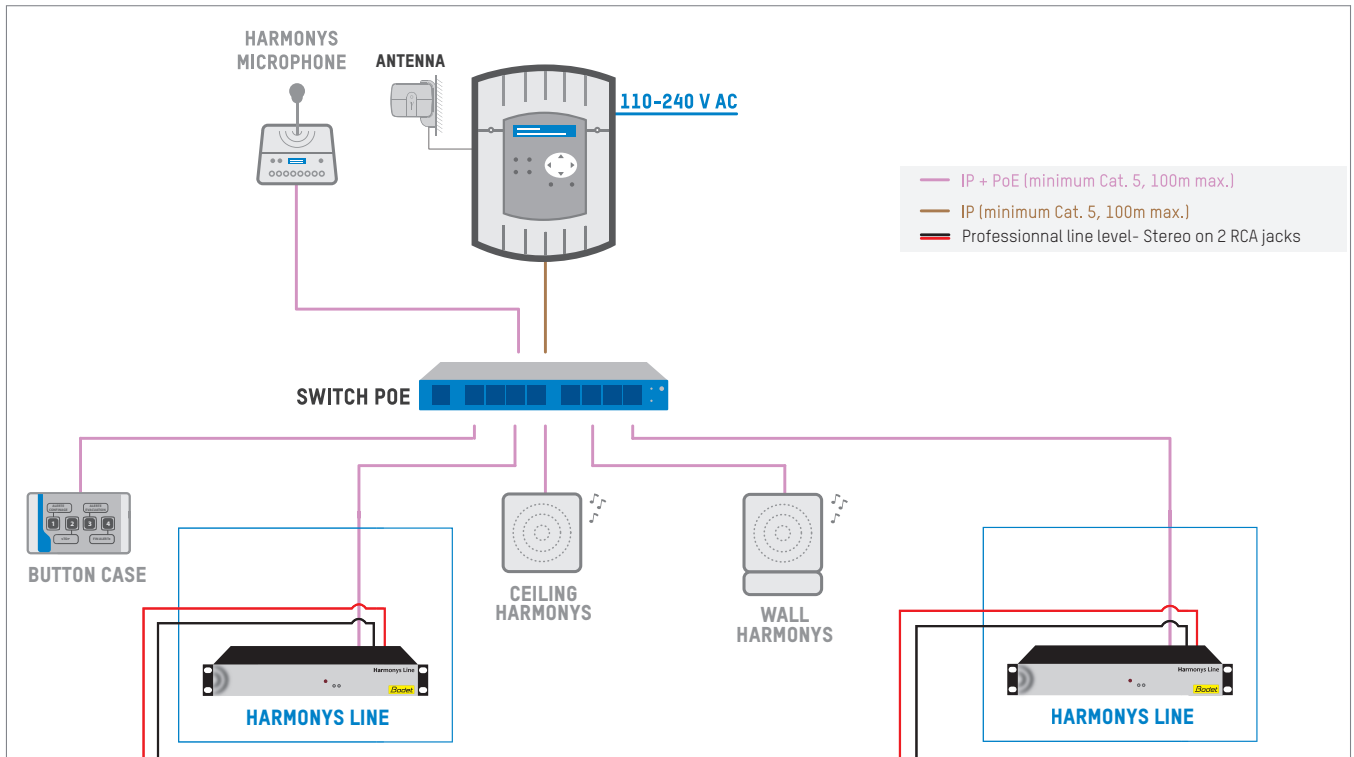

SYNOPTIC

BODET AUDIO TRANSMISSION SYSTEM

MAGNETIC LOOP TRANSMISSION SYSTEM
(NOT INCLUDED)