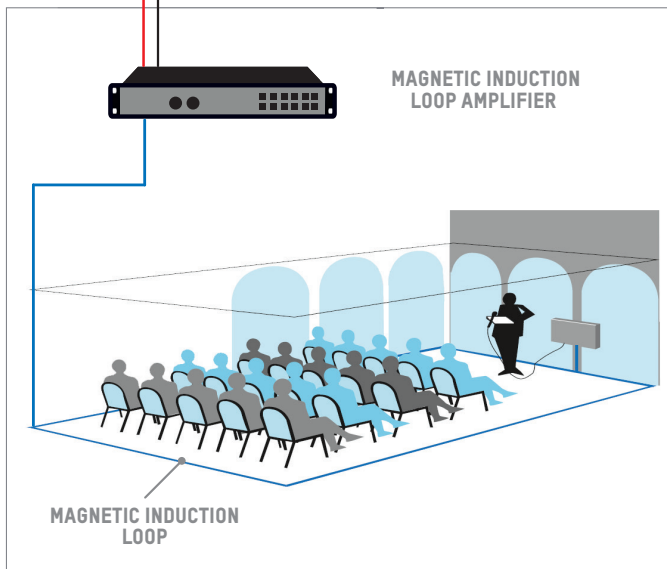

SYNOPTIC

BODET AUDIO TRANSMISSION SYSTEM

MAGNETIC LOOP TRANSMISSION SYSTEM
(NOT INCLUDED)