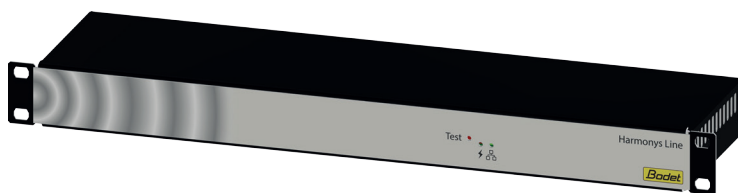

## DESCRIPTION

- The Harmonys Line enables you to connect to an induction loop amplifier.
- Indoor installation, near induction equipment.
- 3 Operating modes:
  - Broadcast of melodies stored in the product. Control by Sigma master clock (the Ethernet network) or by manual command from the control box (ex: SEP alarm).
  - Voice calls: from microphone or sent from the computer.
  - Broadcast of streaming audio and/or music from the computer.
- Product settings are accomplished via the embedded web.

## TECHNICAL FEATURES

- **Test**..... 1 button.
- **Power supply indicator**.....
  - Led ON (green) = device powered on.
  - Led OFF = no power.
- **Network indicator**.....
  - Led flashing green quickly = connection to the network in progress.
  - Led flashing green slowly = device connected to the network.
  - Led flashing red slowly = loss of network connection or failure to connect to the network.
- **Out**..... Professional line level - Stereo on 2 RCA jacks.
- **Relay control output (SELV)**..... Dry contact. Pluggable terminal block 3-Pin.  
Control of the amplifier power supply.
- **Nominal level (dBu)**..... +4 dBu (volume 8).
- **Nominal level (RMS)**..... 1,228 V<sub>RMS</sub>.
- **Max amplitude**..... 1,736 V<sub>pk</sub>.
- **Peak-to-Peak amplitude**..... 3,472 V<sub>pp</sub>.
- **Impedance @ 1 kHz**..... 600 Ω.
- **Supervision**..... SNMP v1 and v2c.

## MECHANICAL FEATURES

- **Construction**..... Aluminium case for 19" rack (height 1U).
- **Operating temperature range**..... 0° to +50°C.
- **Protection Index**..... IP31.
- **Weight**..... 0.5 kg.
- **Dimensions**..... See at the back.