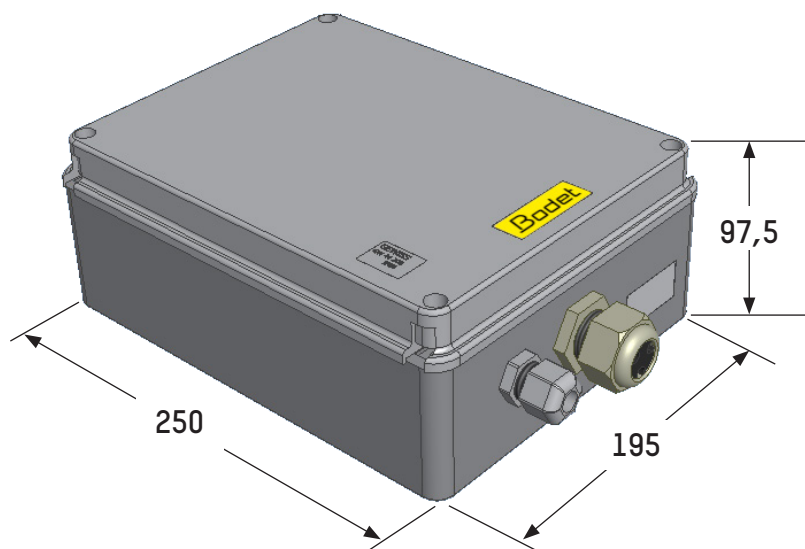

HARMONYS OUTDOOR SPEAKER

Dimensions in mm