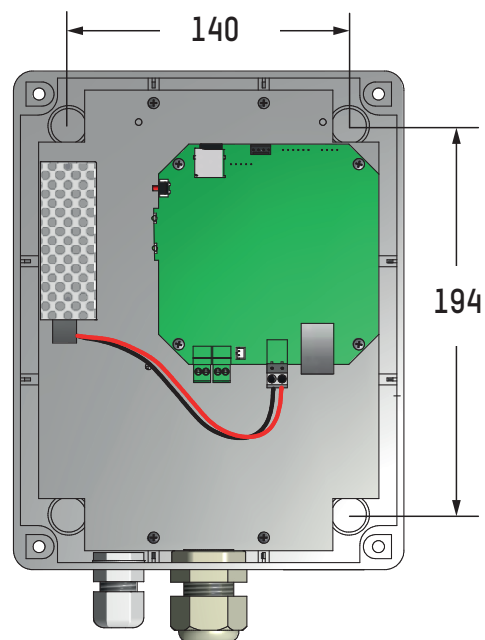

HARMONYS OUTDOOR SPEAKER

Dimensions in mm