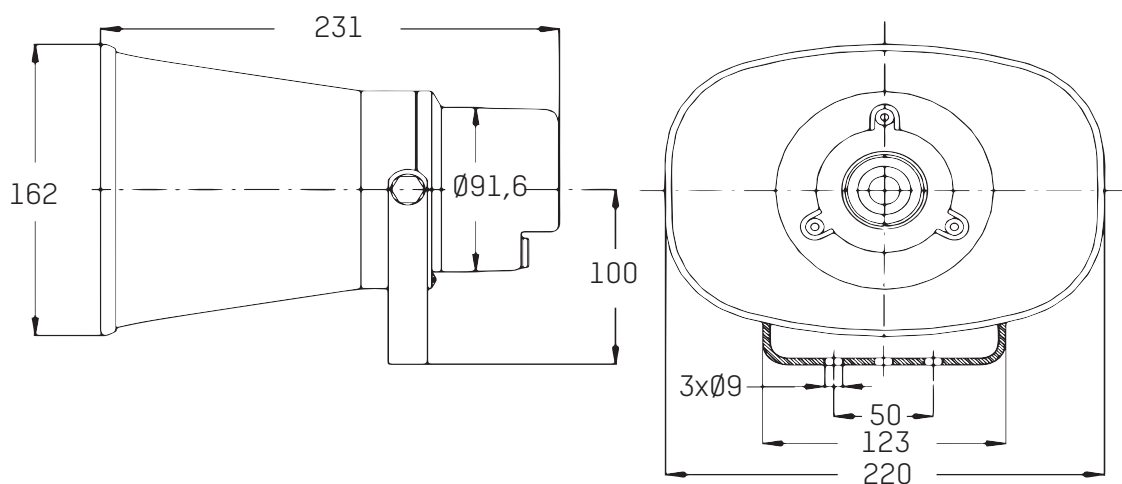

HARMONYS OUTDOOR SPEAKER

Dimensions in mm