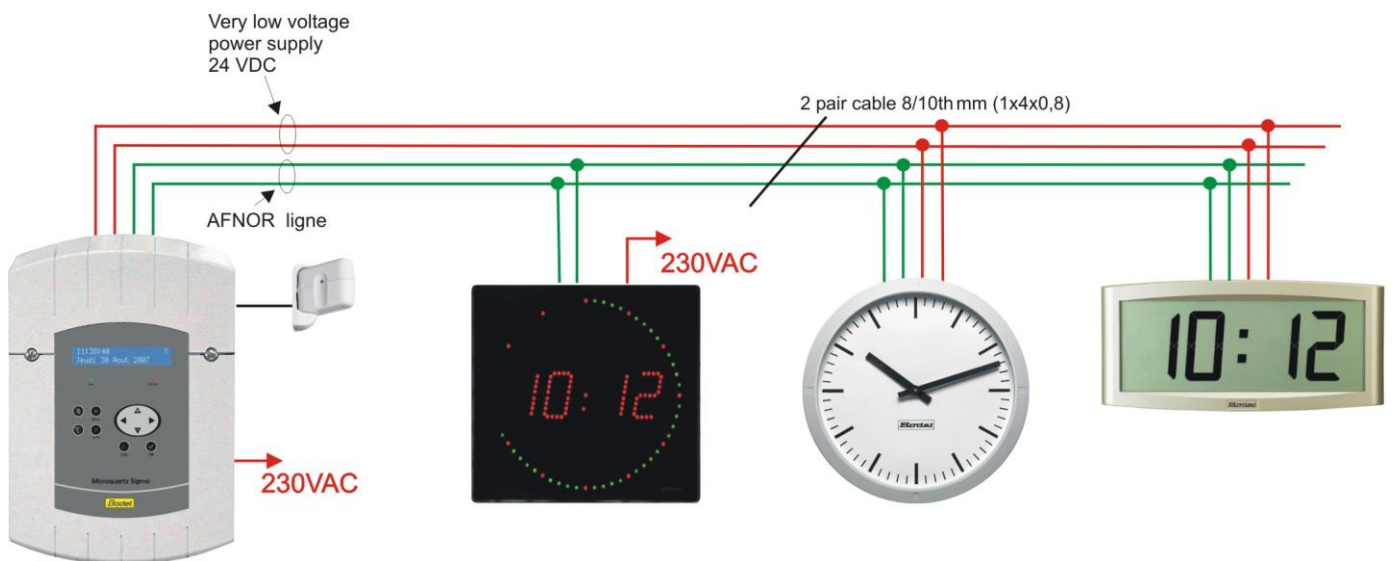

AFNOR time code

AFNOR TBT time code

AFNOR

Description :

- AFNOR TBT clock system consists in transmitting a complete time message including Hour Minute Second Day Month Year to secondary clocks.
- The time code AFNOR is standardized. Every second the master clock emits a code to synchronise the secondary clocks. AFNOR signal is insensitive to interferences. It permits to synchronise up to 50 clocks.
- The master clocks Sigma transmit the AFNOR TBT through a 8/10th 2-pair cable: 1 pair for time code (AFNOR) and 1 pair for 24VDC (TBT).
- The 24VDC power can be supplied by the master clock or by a separate transformer.
- AFNOR TBT permits to simplify the wiring and avoids 230VAC cabling.
- Clocks fully compatible with AFNOR TBT are:
  - Profil 930 / 940 / 960i
  - Cristalys 7 / 14 / Date / Ellipse.
- The cable length will depend on the number of secondary clocks.
  e.g. for a single line :

Number of clocks	1	10	20	30	40	50
Cable length (0.8 mm²)	8300 m	830 m	415 m	275 m	208 m	165 m

Reference

Wall mounting

Rack mounting

▶ Sigma H radio synchronisable 110/230V	907 411	907 413
▶ Sigma P radio synchronisable 110/230V	907 431	907 433
▶ Sigma M radio synchronisable 120/240V	907 451	907 453