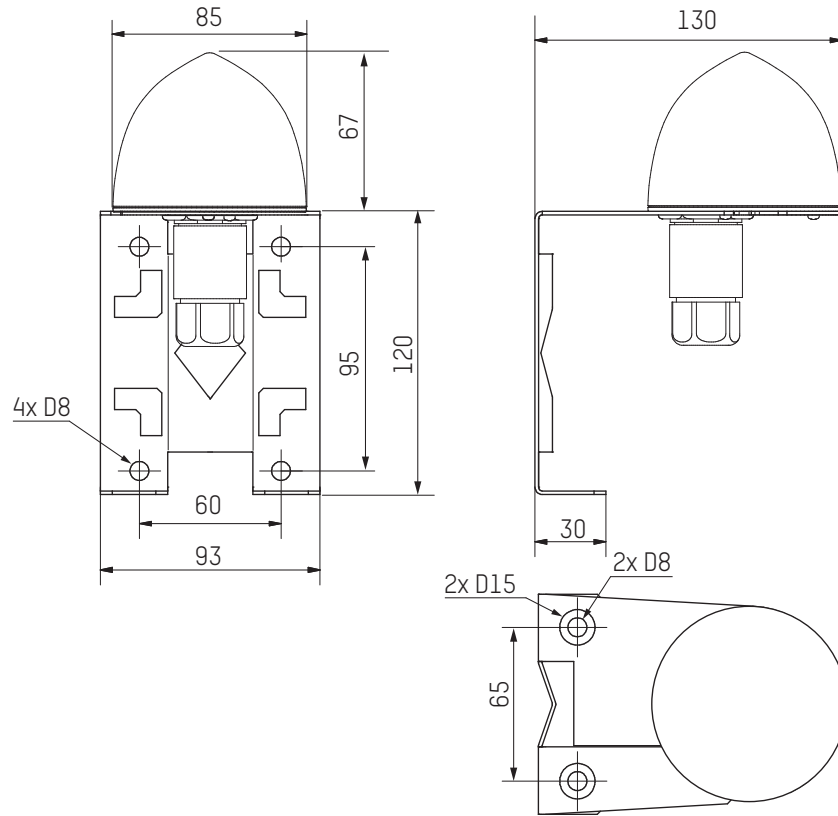

MECHANICAL SPECIFICATIONS

- **Construction**..... White polycarbonate dome.
304L stainless steel bracket
- **Operating temperature range**..... -30°C to +70°C.
- **Storing temperature range**..... -40°C to +85°C.
- **Humidity**..... 0 to 95%, non condensating.
- **Ingress protection rating**..... IP67, IK04.
- **Weight**..... 334g.
- **MTBF**..... > 80 000 hours.
- **Connections**..... 1x RJ45, waterproof connector.
- **Dimensions**..... See in the back of the document

REFERENCES

- **907 970**..... GNSS antenna (Receiver + Bracket)
- **907 975**..... Surge protector for Bodet GNSS antenna
- **907 981**..... GNSS antenna cable 20 m (UV-resistant)
- **907 982**..... GNSS antenna cable 40 m (UV-resistant)

The antennas are delivered with the installation manual and the bracket. The mounting screws are not included.

GNSS ANTENNA

DIMENSIONS

Dimensions in mm

EXAMPLES OF INSTALLATIONS