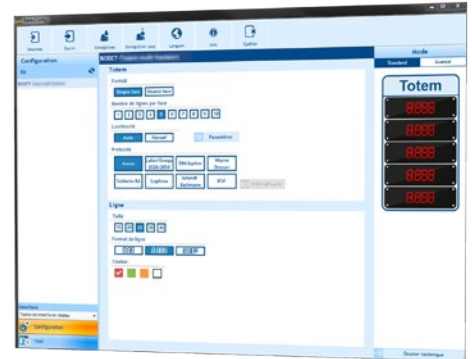

S 25-2
4 digits 25 cm + decimal

S 20-1
3 digits 20 cm + decimal

S 30-2
3 digits 30 cm + 1 digit 20 cm + decimal

*Non-exhaustive list

KARBUCONFIG: CONFIGURATION SOFTWARE

All adjustments are carried out using our KarbuConfig software:

- Number of sides
- Number and format of lines
- Protocol type

ADVANTAGES OF THE SOFTWARE

- Preview of the totem
- Saving the configuration of a totem
- Generation of a wiring diagram specific to the price sign

KARBU
LINK
+
POINTS

- **Flexibility:** The control board directly incorporates the standard protocols.
- **Easy integration:** The compact control box is easily housed in the sign structure.
- **Reliability:** The LEDs are protected from short circuiting and the modules are tropical climate-proofed.
- **User-friendly configuration:** With the KarbuConfig software, configure the price sign in just a few clicks.
- **Easy maintenance:** The electronic LED boards are easy to replace, and digits within a line are interchangeable.